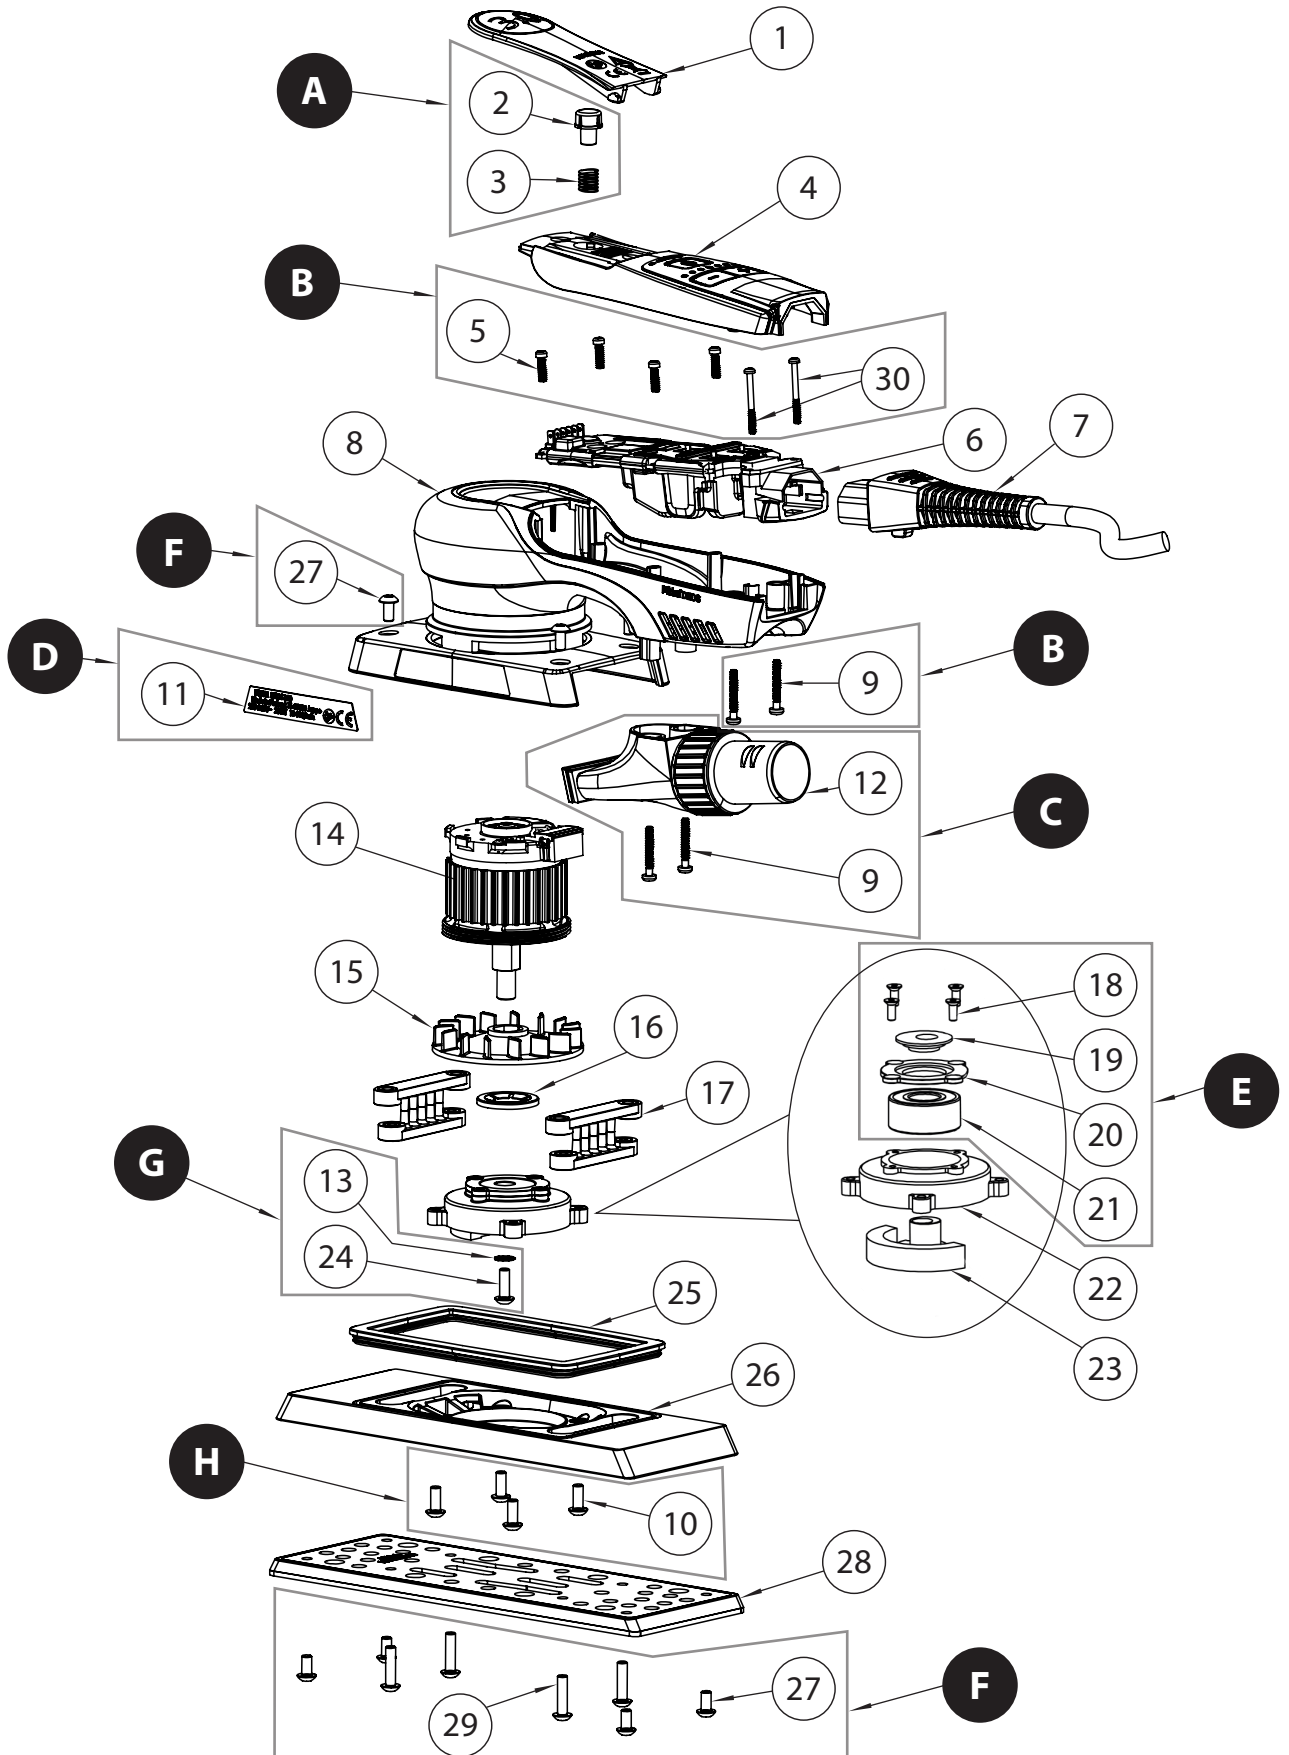

Exploded view of DEOS II 70 x 198 mm & 81 x 133 mm (220-240V)  
Updated 15.11.2023

## DEOS II 70 x 198 mm & 81 x 133 mm Spare Part kits (220-240V)

Electrical tool must be serviced by a qualified repair person and in accordance with national requirements.

**Note!** Repairs performed by non-authorized repairer will breach the Mirka warranty.

Mirka code	Item	Description	Kit	Qty	Tightening torque
MIE6520211		<b>Start Button kit</b>			
	2	Start Button	A	1	
	3	Start Button Spring		1	
MIE6520511		<b>Screw kit</b>			
	5	Screw 2.5 x 10 mm	B	4	0,5 Nm/0,4 ft-lb
	9	Screw 3 x 25 mm		2	1,4 Nm/1,0 ft-lb
	30	Screw 2.5 x 25 mm		2	0,5 Nm/0,4 ft-lb
MIE3321211		<b>Swivel Exhaust kit</b>			
	9	Screw 3 x 25 mm	C	2	1,4 Nm/1,0 ft-lb
	12	Swivel Exhaust		1	
MIE3321112		<b>Type Label kit, DEOS II EU 220-240V (343, 353, 383, 663)</b>			
	11	Type Label 383	D	10	
	11	Type Label 353		10	
MIE3321811		<b>Bearing kit</b>			
	18	Screw 3 x 6 mm		4	1,0 Nm/0,7 ft-lb
	19	Dust Shield	E	1	
	20	Bearing Flange		1	
	21	Ball Bearing		1	
MIE3322711		<b>Pad Screw kit</b>			
	27	Screw 4 x 8 mm	F	8	2,4 Nm/1,8 ft-lb
	29	Screw 4 x 16 mm		4	2,4 Nm/1,8 ft-lb
MIE3322411		<b>Balancing Housing Screw kit</b>			
	13	Washer M4	G	1	
	24	Screw 4 x 12 mm		1	2,4 Nm/1,8 ft-lb
MIE3321011		<b>Backing Plate Screw kit</b>			
	10	Screw 4 x 10 mm	H	4	2,4 Nm/1,8 ft-lb

Separate spare parts on next page.